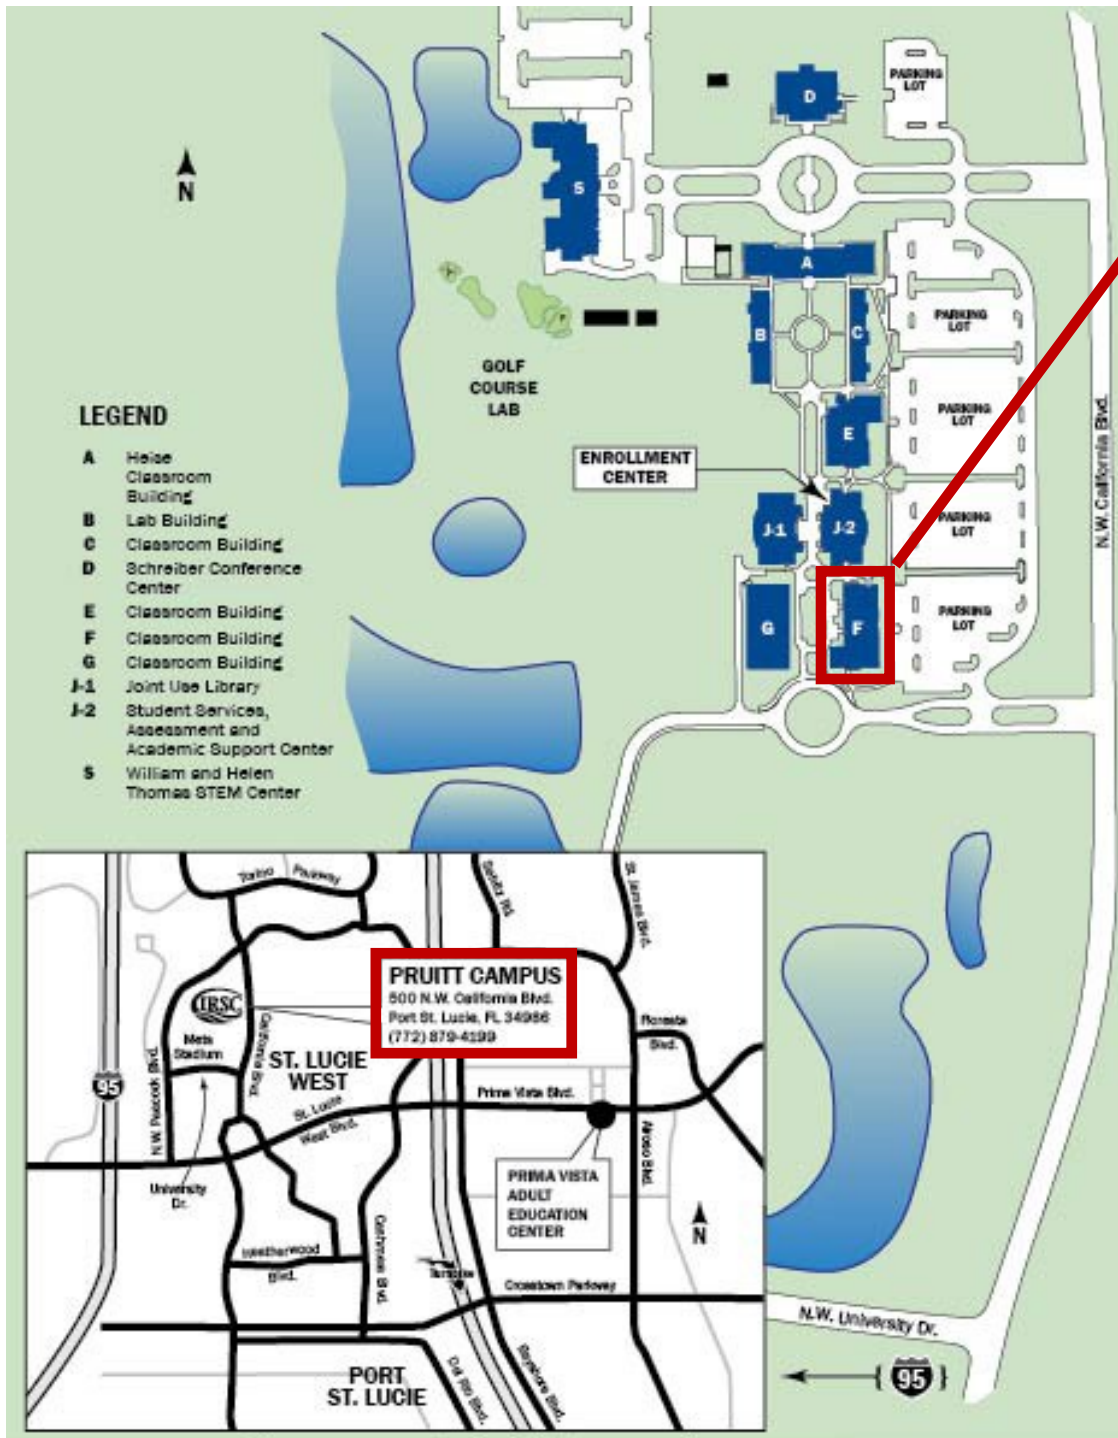

500 NW California Blvd., Building F, Suite 109

Port St. Lucie, FL 34986

**772.336.6250**

[www.youredc.com](http://www.youredc.com)

**Directions**

**From I95 NORTH**

- I95 South to Exit 121 (St. Lucie West Blvd.)
- Merge left onto SW St. Lucie West Blvd.
- Turn left onto NW California Blvd.
- Pass through 1st roundabout and follow NW California Blvd.
- Continue on California Blvd. until you reach Indian River State College on your left
- Make first left into the campus
- Make first right into the parking lot
- Make quick left to park in St. Lucie EDC designated parking on the left

**From I95 SOUTH**

- I95 North to Exit 121 (St. Lucie West Blvd. toward Pt. St. Lucie/ Stadium)
- Keep right on ramp toward St. Lucie West Blvd.
- Turn left onto California Blvd.
- Pass through 1st roundabout and follow NW California Blvd.
- Continue on California Blvd. until you reach Indian River State College on your left
- Make first left into the campus
- Make first right into the parking lot
- Make quick left to park in St. Lucie EDC designated parking on the left